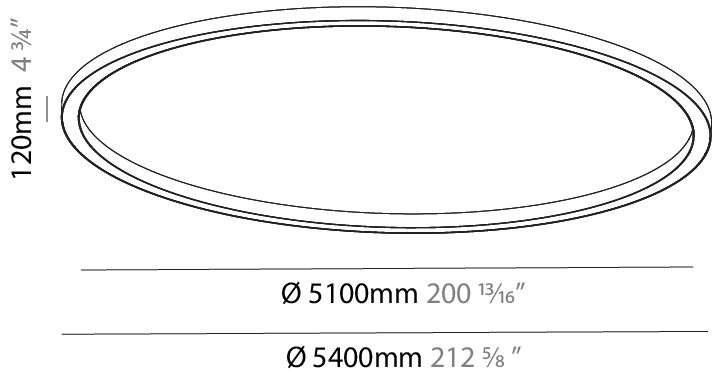

GENERAL

Series: Glorious
 Subseries: Glorious
 Brand: Prolicht
 Division: Architectural
 Mounting Type: Suspension
 Mounting Location: Ceiling
 Subcategory: Ambient

PHYSICAL

Shape: Round
 Diameter (mm): 5400
 Diameter (in): 212 ⁵/₈
 Depth (mm): 120
 Depth (in): 4 ³/₄
 Max. Overall Height (mm): 2120
 Max. Overall Height (in): 83 ⁷/₁₆
 Light Distribution: Direct
 Weight (kg): 69.5
 Weight (lbs): 152.9
 Diffuser: PMMA - Opal or Micro-Prism
 Fixture Finish: SSR / BKV / CWI / CRY / HAB / LAG / UFT / ITA / RUA / RUR / MIC / FTG / MYG / TWT / LOD / PUS / FRO / FUP / KIA / POP / BLS / SPG / MEY / GOH / GUM / CHC / COM / ABZ / JAG / OBR / MOS / ROR
 Fixture Material: Aluminum

GENERAL

Series: Glorious
 Subseries: Glorious
 Brand: Prolicht
 Division: Architectural
 Mounting Type: Surface
 Mounting Location: Ceiling

PHYSICAL

Diameter (mm): 5400
 Diameter (in): 212 5/8
 Height (mm): 120
 Height (in): 4 3/4
 Light Distribution: Direct
 Weight (kg): 68
 Weight (lbs): 149.6
 Diffuser: PMMA - Opal
 Fixture Finish: SSR / BKV / CWI / CRY / HAB / LAG / UFT / ITA / RUA / RUR / MIC / FTG / MYG / TWT / LOD / PUS / FRO / FUP / KIA / POP / BLS / SPG / MEY / GOH / GUM / CHC / COM / ABZ / JAG / OBR / MOS / ROR
 Fixture Material: Aluminum

LED

Color Temperature (°K): 3000 / 3500 / 4000
 Max. Delivered Lumen (lm): 25840 / 26754 / 27300
 CRI: >80 CRI
 Efficiency (%): 65
 Lamp Life (hrs): 50000

OPTICAL

RATINGS AND CERTIFICATIONS

Certified By: Certified for North American Standards
 IP rating: IP20