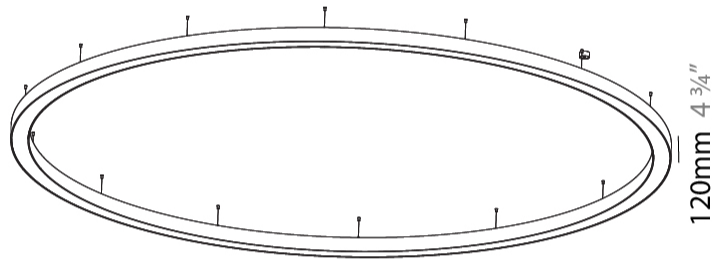

GENERAL

Series: Glorious
Subseries: Glorious
Brand: Prolicht
Division: Architectural
Mounting Type: Suspension
Mounting Location: Ceiling
Subcategory: Ambient

PHYSICAL

Shape: Round
Diameter (mm): 5400
Diameter (in): 212 ⁵/₈
Depth (mm): 120
Depth (in): 4 ³/₄
Max. Overall Height (mm): 2120
Max. Overall Height (in): 83 ⁷/₁₆
Light Distribution: Direct
Weight (kg): 69.5
Weight (lbs): 152.9
Diffuser: PMMA - Opal or Micro-Prism
Fixture Finish: SSR / BKV / CWI / CRY / HAB / LAG / UFT / ITA / RUA / RUR / MIC / FTG / MYG / TWT / LOD / PUS / FRO / FUP / KIA / POP / BLS / SPG / MEY / GOH / GUM / CHC / COM / ABZ / JAG / OBR / MOS / ROR
Fixture Material: Aluminum

ELECTRICAL

Lamp Type: LED (Zhaga Standard)
Input Wattage (W): 280
Total Output Wattage (W): 224 / 179.2 (3500K)
Dimming: Non-Dimming / Phase Dimming (120Vac only) / 0-10V Dimming
Driver Included: Yes
Driver Location: Integrated
Driver Type: Constant Current
Driver Class: Class 2
Input Voltage (V): 120 - 277
Constant Current (MA): 350 / 1400 (3500K)

LED

Color Temperature (°K): 3000 / 3500 / 4000
Max. Delivered Lumen (lm): 25840 / 26754 / 27300
CRI: >80 CRI
Efficiency (%): 65
Lamp Life (hrs): 50000

OPTICAL

RATINGS AND CERTIFICATIONS

Certified By: Certified for North American Standards
IP rating: IP20